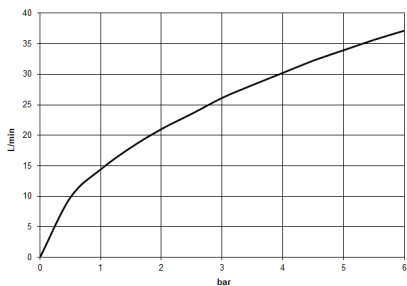

Required miscellaneous

- xTOOL Concealed thermostat module without volume control -** 35 503 970 90
- max. recess depth 160 mm
 - min. recess depth 95 mm

**xTOOL Concealed thermostat without volume control 3/4" - Brushed
Champagne (22kt Gold)**

IMO

36 503 985
mm [inches]

Flow rate chart

3551197090 + 36503xxx-FF + 366x7xxx-FF

Certificates

WRAS_2011026.

DVGW_DW-
6512DN0706.

LGA_29930.